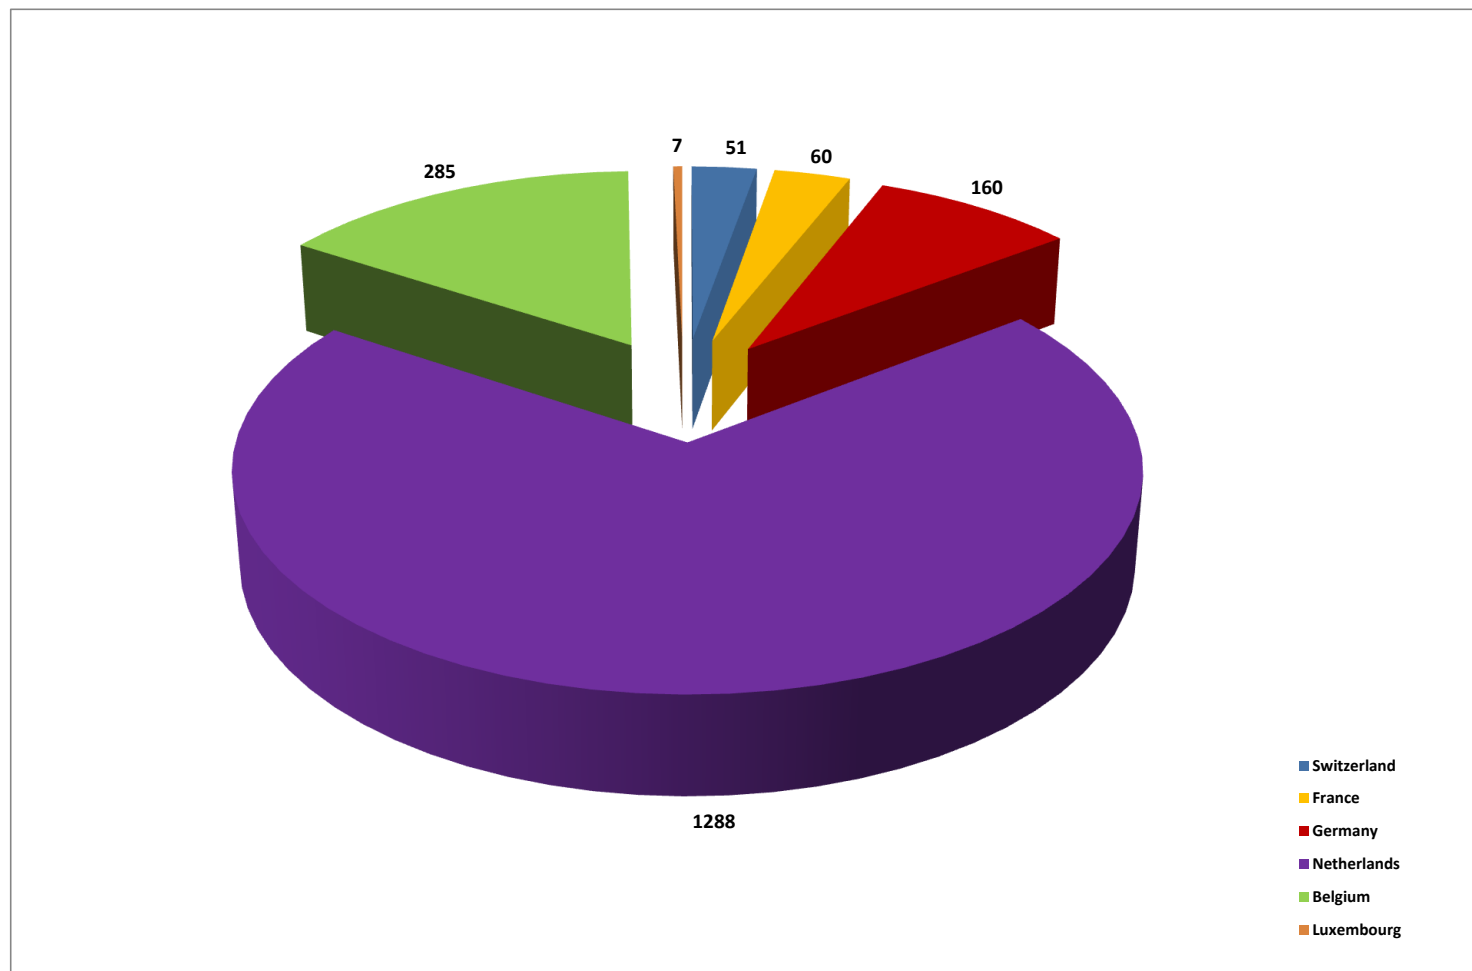

Newly built Vessels by country (2000-2010)

Source : IVR  
Date : April 2011

IVR is not responsible for errors and/or inadequacies

Switzerland	51
France	60
Germany	160
Netherlands	1288
Belgium	285
Luxembourg	7
<b>TOTAL</b>	<b>1851</b>