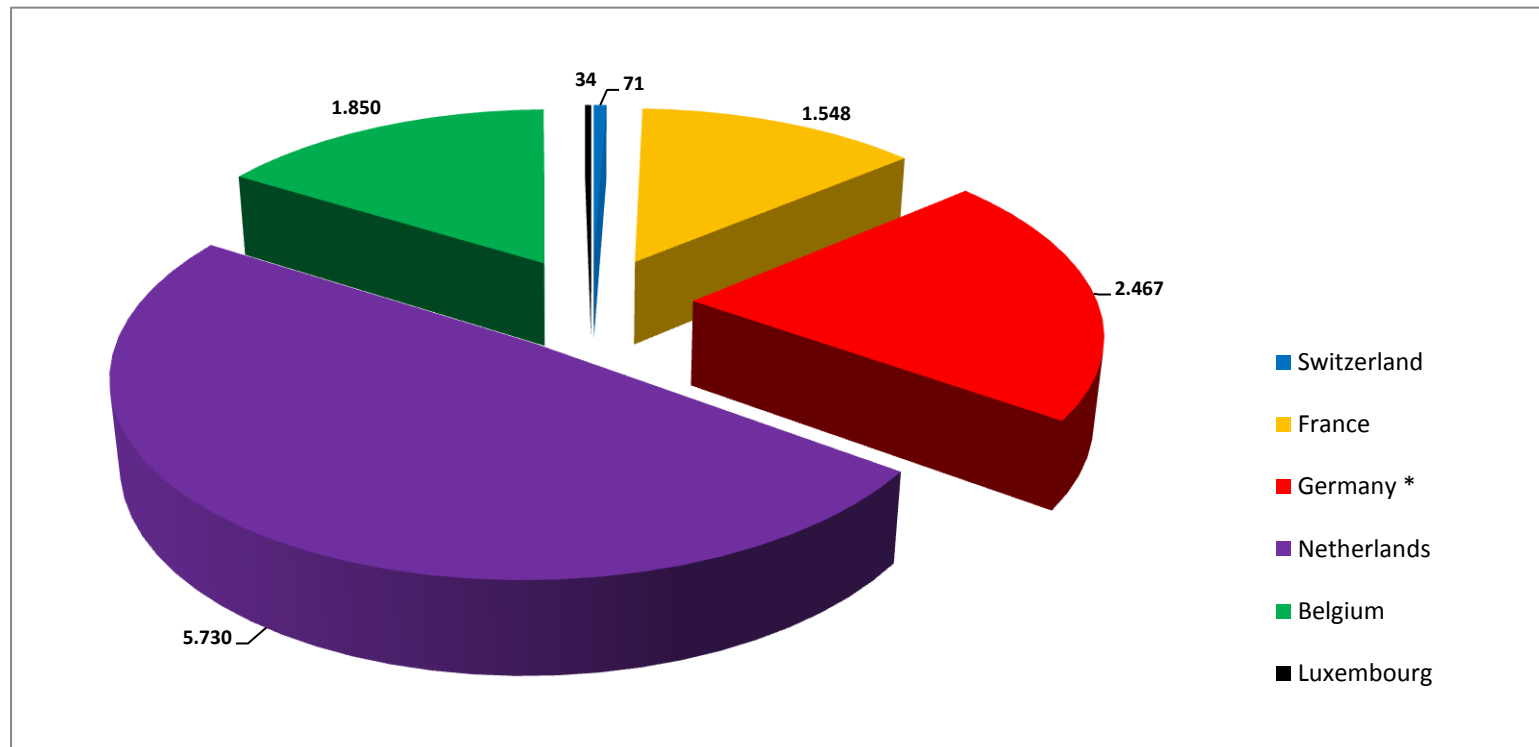

### Western European Freightcarrying Fleet (March 2011)

Land	aantal
Switzerland	71
France	1.548
Germany *	2.467
Netherlands	5.730
Belgium	1.850
Luxembourg	34

\* Germany: Numbers ZBBD 2010

Source : IVR  
Date : April 2011