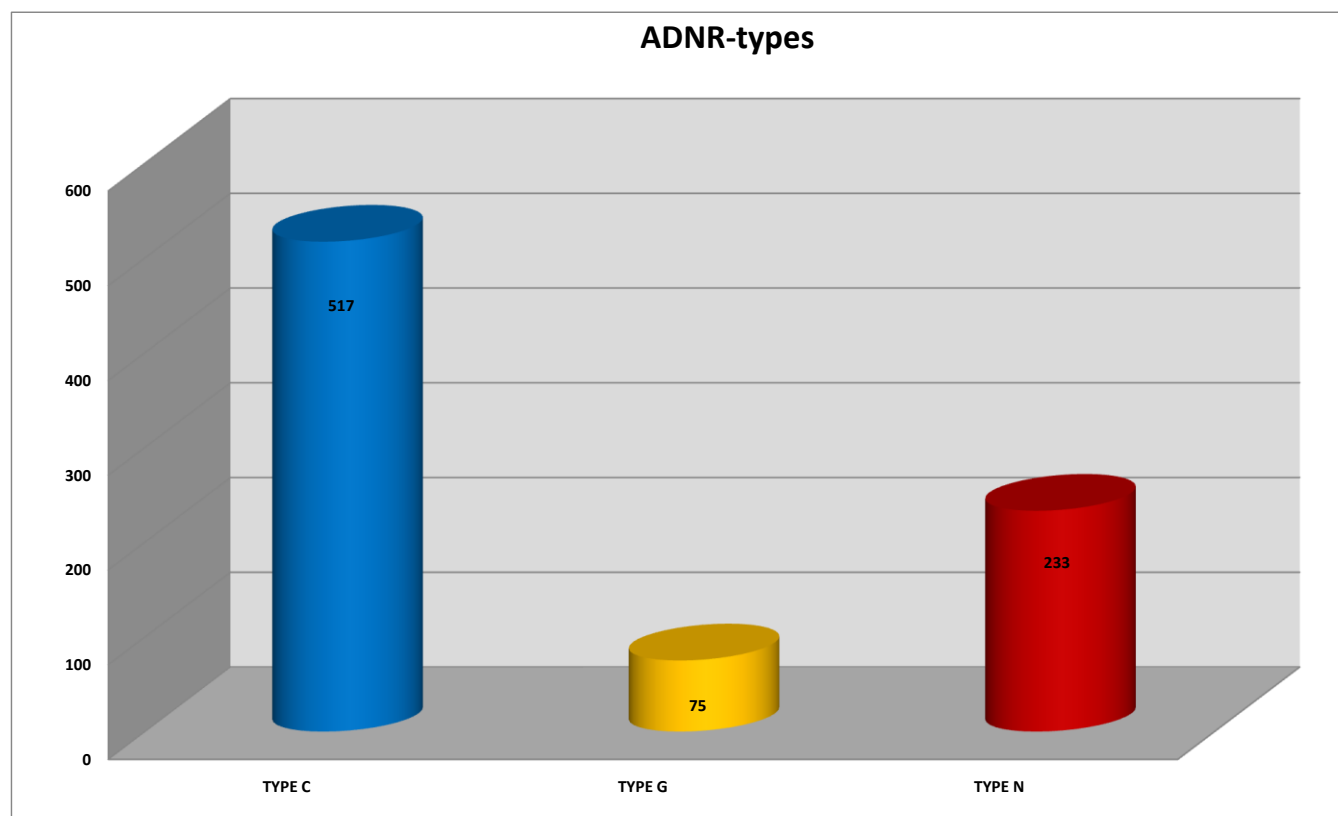

Western European Tank Fleet * - Double Hull (April 2011)

TYPE	Double hull Number
TYPE C	517
TYPE G	75
TYPE N	233
TOTAAL	825

* CH, F, D, NL, B, LUX

Source : IVR

Date : April 2011

IVR is not responsible for errors and/or inadequacies