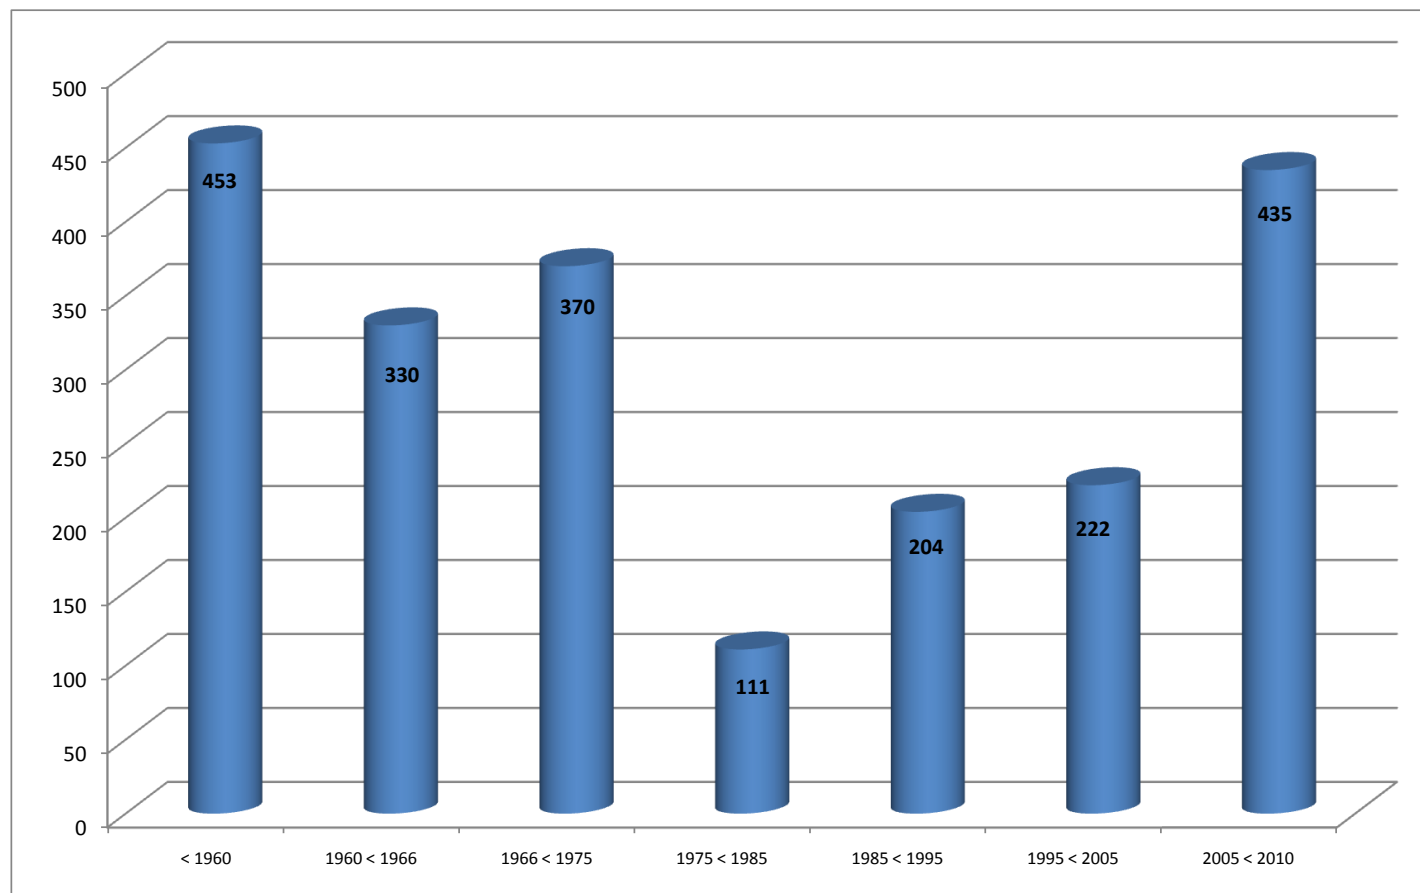

**Years of construction Western European Tank Fleet (Tank Vessels, Push Tank Barge, Tank Lighter)**

< 1960	453
1960 < 1966	330
1966 < 1975	370
1975 < 1985	111
1985 < 1995	204
1995 < 2005	222
2005 < 2010	435
<b>Total</b>	<b>2125</b>